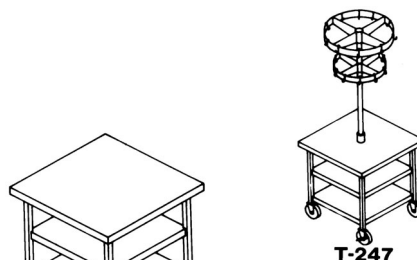

Transfer and Storage Equipment

page 5 of 6

Revolving Pot Rack (Only)	Ship Wt. / Lbs.	Price
T-247-P Pot rack	50	$ 2,047.00

Utensil Caddy		
T-247 Caddy for utensils with revolving pot rack	140	4,432.00

Kitchen Caddy		
T-249-A Kitchen Caddy	229	2,593.00
Upon request, this model is available on legs instead of casters at the same price.		

Rack Caddy for Cups, Bowls and Glasses		
T-50 Rack Caddy	43	1,188.00
Accessories (Optional Extra)		
ACC-38 Circular bumpers (4)	4	302.00

Bussing Caddy		
T-209 Bussing Caddy, including all accessories listed in catalog	97	2,141.00
T-214 Bussing Caddy	107	3,624.00
Accessories (Optional Extra)		
ACC-38 Circular bumpers (4)	4	302.00
PL-1520 Plastic dish box	2	91.00

Cashier Caddys		
T-251-L Tray Slide on left	143	6,420.00
T-251-R Tray Slide on right	143	6,420.00
T-251-L-R Tray Slide on both sides	168	7,568.00
T-256-L Tray Slide on left	143	6,254.00
T-256-R Tray Slide on right	143	6,254.00
T-256-L-R Tray Slide on both sides	168	7,407.00

Condiment Caddys		
T-330 Condiment Caddy, mobile	100	5,156.00
T-331 Condiment Caddy, table model	20	2,812.00
Both models include 6 plastic condiment jars		
Accessories (Optional Extra)		
ACC-36 Napkin dispenser (each)	1	141.00
ACC-37 Auxiliary fold away shelf	23	513.00
ACC-38 Circular bumpers (4)	4	302.00
ACC-39 Ladle (each)	1	64.00
ACC-40 Nameplate (each)	1	51.00