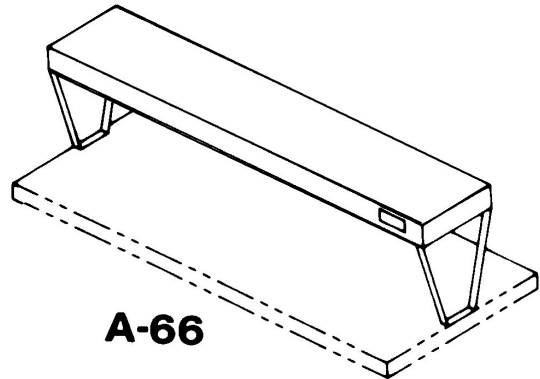

Accessories for Hot Food Caddys

page 2 of 2

Overshelf		Ship Wt. / Lbs.	Price
A-64	for 2 Well, 26" Wide Model	8	$ 1,313.00
A-65	for 3 Well, 26" Wide Model	10	1,359.00
A-66	for 4 Well, 26" Wide Model	12	1,409.00
A-63	for 5 Well, 26" Wide Model	14	1,458.00
A-86	for 2 Well, 18" Wide Model	8	1,359.00
A-87	for 3 Well, 18" Wide Model	10	1,534.00

Sneeze Protector (includes Overshelf)			
A-60	for 2 Well, 26" Wide Model	10	2,608.00
A-61	for 3 Well, 26" Wide Model	13	2,712.00
A-62	for 4 Well, 26" Wide Model	16	2,814.00
A-83	for 5 Well, 26" Wide Model	19	2,918.00
A-84	for 2 Well, 18" Wide Model	12	2,712.00
A-85	for 3 Well, 18" Wide Model	13	3,058.00

A-66

Modesty Panel			
A-31	for 2 Well, 26" Wide Model	10	727.00
A-32	for 3 Well, 26" Wide Model	11	787.00
A-33	for 4 Well, 26" Wide Model	12	849.00
A-34	for 5 Well, 26" Wide Model	13	912.00
A-35	for 2 Well, 18" Wide Model	14	962.00
A-36	for 3 Well, 18" Wide Model	15	1,021.00

Accessories (Optional Extra)			
ACC-22	Removable well liner	3	357.00
ACC-52	Replacement corner bumpers	1	196.00
ACC-90	Cord Hanger	5	247.00