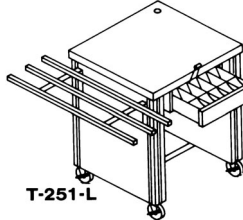

Transfer and Storage Equipment

page 5 of 6

Revolving Pot Rack (Only)	Ship Wt. / Lbs.	Price
T-247-P Pot rack	50	$ 2,047.00

Utensil Caddy		
T-247 Caddy for utensils with revolving pot rack	140	4,432.00

Kitchen Caddy		
T-249-A Kitchen Caddy	229	2,593.00
Upon request, this model is available on legs instead of casters at the same price.		

Rack Caddy for Cups, Bowls and Glasses		
T-50 Rack Caddy	43	1,188.00
Accessories (Optional Extra)		
ACC-38 Circular bumpers (4)	4	302.00

Bussing Caddy		
T-209 Bussing Caddy, including all accessories listed in catalog	97	2,141.00
T-214 Bussing Caddy	107	3,624.00
Accessories (Optional Extra)		
ACC-38 Circular bumpers (4)	4	302.00
PL-1520 Plastic dish box	2	91.00

Cashier Caddys		
T-251-L Tray Slide on left	143	6,420.00
T-251-R Tray Slide on right	143	6,420.00
T-251-L-R Tray Slide on both sides	168	7,568.00
T-256-L Tray Slide on left	143	6,254.00
T-256-R Tray Slide on right	143	6,254.00
T-256-L-R Tray Slide on both sides	168	7,407.00

Condiment Caddys		
T-330 Condiment Caddy, mobile	100	5,156.00
T-331 Condiment Caddy, table model	20	2,812.00
Both models include 6 plastic condiment jars		
Accessories (Optional Extra)		
ACC-36 Napkin dispenser (each)	1	141.00
ACC-37 Auxiliary fold away shelf	23	513.00
ACC-38 Circular bumpers (4)	4	302.00
ACC-39 Ladle (each)	1	64.00
ACC-40 Nameplate (each)	1	51.00