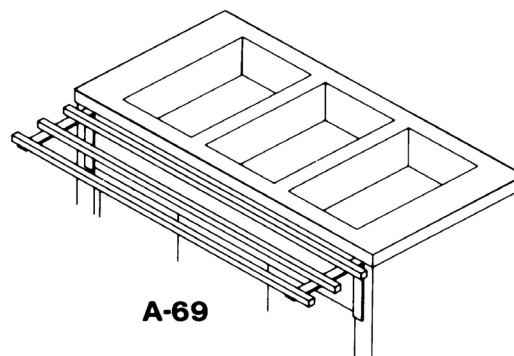

Manifolded Drains			
A-98	Manifolded Drains, base price		579.00
Add, per well		3	440.00

A-73

A-3

A-6

A-69

Accessories for Hot Food Caddys

page 2 of 2

Overshelf		Ship Wt. / Lbs.	Price
A-64	for 2 Well, 26" Wide Model	8	\$ 1,313.00
A-65	for 3 Well, 26" Wide Model	10	1,359.00
A-66	for 4 Well, 26" Wide Model	12	1,409.00
A-63	for 5 Well, 26" Wide Model	14	1,458.00
A-86	for 2 Well, 18" Wide Model	8	1,359.00
A-87	for 3 Well, 18" Wide Model	10	1,534.00