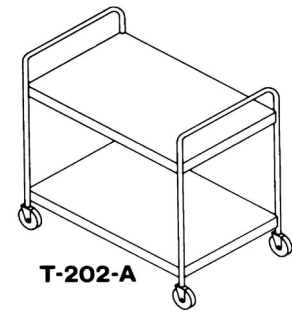

Tray Caddys	Size		
T-201-A Tray Caddy	14" x 18"	54	929.00
T-201-B Tray Caddy	16" x 22"	60	1,201.00
Accessories (Optional Extra)			
ACC-38	Circular bumpers (4)	4	302.00

Rack Caddy	Size		
T-22 Rack Caddy	20" x 20"	35	910.00
Accessories (Optional Extra)			
ACC-50	Full perimeter bumper	6	549.00
ACC-52	Replacement corner bumpers (4)	1	196.00

Transfer and Storage Equipment

page 3 of 6

Utility Open Type Caddys A Series		Length	Ship Wt. / Lbs.	Price
T-202-A	Two Shelf Caddy	34"	60	\$ 996.00
T-203-A	Three Shelf Caddy	34"	75	1,179.00
T-204-A	Four Shelf Caddy	34"	90	1,363.00
T-205-A	Five Shelf Caddy	34"	105	1,546.00