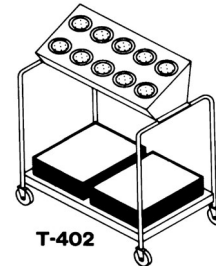

TF-600

Utility Tray Makeup Table				
TF-600	52" x 22"		400	6,118.00
TF-610	58" x 18" Slim Line		375	6,118.00
Accessories (Optional Extra)				
A-16	Pushhandle, 18" Wide		2	449.00
A-69	Trayslide, 26" Wide		12	991.00
A-88	Trayslide, 18" Wide		9	991.00
A-73	Workshelf, 26" Wide		12	1,159.00
A-90	Workshelf, 18" Wide		9	1,159.00
A-65	Overshelf, 26" Wide		10	1,359.00
A-86	Overshelf, 18" Wide		8	1,359.00
A-61	Sneeze Protector, 26" Wide		13	2,712.00
A-84	Sneeze Protector, 18" Wide		12	2,712.00
ACC-52	Replacement Corner Bumpers (4)		1	196.00

T-407

Transfer and Storage Equipment

page 4 of 5

Silver Sorting Caddy		Ship Wt. / Lbs.	Price
T-239	Silver sorting table, mobile	100	\$ 4,252.00

Tray and Silver Caddys			
T-402	45" high	70	2,021.00
T-404	35" high	61	2,021.00
T-414	48" high	47	1,780.00
Accessories (Optional Extra)			
ACC-36	Napkin dispenser (each)	1	141.00
ACC-37	Auxiliary fold away shelf	23	513.00
ACC-38	Circular bumpers (4)	4	302.00
ACC-41	Caster brakes 4" and 5" (pair)	9	77.00
ACC-47	Vinyl drape cover, all models	1	Consult Factory
ACC-49	Plastic cutlery cylinder	1	42.00