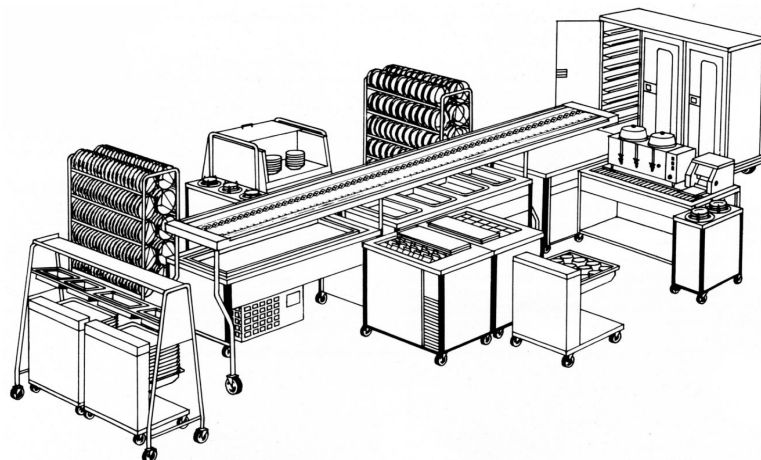

Effective February 14, 2022

Tray Makeup Conveyors Feature Availability Checklist

For XL-Easy Reach, XL-1C, XL-2C and XL-U, please consult factory.

Add = Available, Add to base price n/a = Not Available Std = Standard Spec = Available, consult factory

Feature	RCF	SM-10	SWF	TM-10	TR-10	XL-1	XL-2	XL-S	XL-R
Stationary Model	Std	Std	Std	Std	Std	Std	Std	Std	Std
Mobile Model	Add	Add	Add	Spec	Add	Add	Add	Add	Add
Variable Speed Drive	n/a	Std	n/a	Std	Std	Std	Std	n/a	n/a
Drive Voltage Other Than 120V	n/a	Spec	n/a	Spec	Spec	Spec	Spec	n/a	n/a
Beltwasher, Automatic	n/a	n/a	n/a	Std	n/a	n/a	n/a	n/a	n/a
Beltwasher, Recirculating	n/a	n/a	n/a	Add	n/a	n/a	n/a	n/a	n/a
Beltwasher, Detergent Injection	n/a	n/a	n/a	Add	n/a	n/a	n/a	n/a	n/a
Wireway (Add Outlets)	Add	Add	Add	Std	Add	Add	Add	Add	Add
Cord and Plug (Mobile Only)	Add	Add	Add	Spec	Add	Add	Add	Add	Add
90 Degree Turn	Spec	n/a	Spec	Spec	Spec	Spec	Spec	Spec	Spec
T-565 Starter	Add	Add	Add	Add	Add	Add	Add	Add	Add
T-566 Starter	Add	Add	Add	Add	Add	Add	Add	Add	Add
ACC-2010 Side Shelf	Add	Add	Add	Add	Add	Add	Add	Add	Add
ACC-6015 Overshelf	Add	Add	Add	Add	Add	Add	Add	Add	Add
Bolted Field Joint	Add	Add	Add	Add	Add	Add	Add	Add	Add
Limit Switch	n/a	Std	n/a	Std	Std	Std	Std	n/a	n/a
Skirting	n/a	Add	n/a	Std	Std	n/a	n/a	n/a	n/a
Fluorescent Lights	n/a	n/a	n/a	n/a	n/a	Add	Add	Add	Add