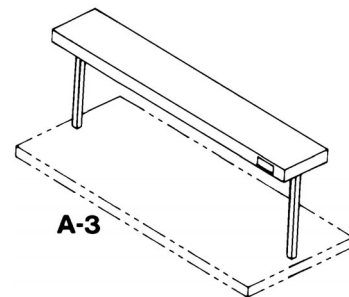

Accessories for Hot Food Caddys

page 1 of 2

Trayslide		Ship Wt. / Lbs.	Price
A-68	for 2 Well, 26" Wide Model	9	$ 932.00
A-69	for 3 Well, 26" Wide Model	12	991.00
A-70	for 4 Well, 26" Wide Model	15	1,053.00
A-67	for 5 Well, 26" Wide Model	18	1,112.00
A-88	for 2 Well, 18" Wide Model	9	991.00
A-89	for 3 Well, 18" Wide Model	12	1,116.00

Workshelf			
A-72	for 2 Well, 26" Wide Model	9	1,116.00
A-73	for 3 Well, 26" Wide Model	12	1,159.00
A-74	for 4 Well, 26" Wide Model	15	1,201.00
A-71	for 5 Well, 26" Wide Model	18	1,241.00
A-90	for 2 Well, 18" Wide Model	9	1,159.00
A-91	for 3 Well, 18" Wide Model	12	1,219.00

Extra Outlet for Mobile Dish Warmer			
A-6	for All models 10 Amp 120 V	1	1,333.00
A-7	for All models 6 Amp 240 V	1	1,333.00

Infra-Red Warmers			
A-1	for 2 Well, 26" Wide Model 800W	5	3,163.00
A-2	for 3 Well, 26" Wide Model 1110W	7	3,307.00
A-2	for 2 Well, 18" Wide Model 1110W	7	3,307.00
A-3	for 4 Well, 26" Wide Model 1600W	7	3,677.00
A-3	for 3 Well, 18" Wide Model 1600W	7	3,677.00
A-3	for 6 Well 33" Wide Model 1725W	7	3,677.00

Push Handles			
A-13	for 33" Wide Unit	4	449.00
A-15	for 26" Wide Unit	3	449.00
A-16	for 18" Wide Unit	2	449.00

Undershelf			
A-92	for 2 Well, 26" Wide Model	9	962.00
A-93	for 3 Well, 26" Wide Model	12	1,082.00
A-94	for 4 Well, 26" Wide Model	15	1,201.00
A-95	for 2 Well, 18" Wide Model	9	971.00
A-96	for 3 Well, 18" Wide Model	12	1,090.00
A-97	for 5 Well, 26" Wide Model	18	1,320.00

Manifolded Drains			
A-98	Manifolded Drains, base price		579.00
Add, per well		3	440.00

A-3