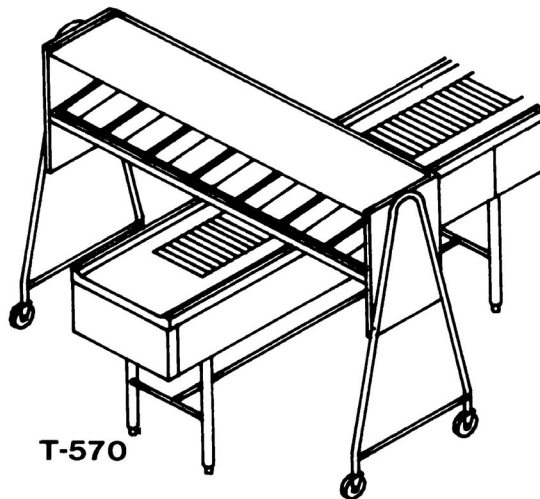

Tray Makeup Equipment Starters

Tray Starters	Ship Wt. / Lbs.	Price
T-560 Starter Caddy (SS pans included)	95	$ 3,802.00
T-563 Starter Caddy (SS pans included)	110	5,076.00
RH-T-565 Starter Caddy with integral Rite Hite. Tray Dispenser, (pans not included)	107	6,493.00
Full complement of SS pans for RH-T-565, add	5	681.00
T-570 Starter Caddy for Straddling Conveyor (SS pans not included)	106	4,807.00
Full complement of SS pans for T-570, add	5	924.00
T-565 Overshelf Starter (pans not included)	50	2,243.00
Full complement of SS pans for T-565, add	5	681.00
T-566 Undershelf Starter (pans not included)	50	1,996.00
Full complement of SS pans for T-566, add	5	681.00
Accessories (Optional Extra)		
ACC-38 Circular bumpers (4)	4	302.00
PL-1520 Plastic dish box	2	91.00

Mega-Temp™ Caddy Rack for Plastic Underplates and Dome Covers		
T-540 4 Shelf (Full complement of cradles included)	101	3,098.00
T-545 5 Shelf (Full complement of cradles included)	101	4,089.00
Accessories (Optional Extra)		
ACC-26 Extra Plastisol cradles, each, (2 required per shelf)	3	229.00
ACC-38 Circular bumpers (4)	4	302.00

T-570