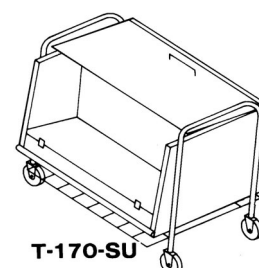

Transfer and Storage Equipment for Dishes, Cups and Saucers

page 1 of 6

Caster brakes (pair) are standard for all heated models.

Dish Caddys - Double Units Storage Both Sides	Length	Ship Wt. / Lbs.	Price
T-150 (without cover)	24 5/8"	66	$ 2,309.00
T-175 (without cover)	34 5/8"	95	2,404.00
T-160 (with cover)	24 5/8"	72	2,858.00
T-170 (with cover)	34 5/8"	100	2,951.00
TH-160 (with cover, heated)	24 5/8"	87	3,556.00
TH-170 (with cover, heated)	34 5/8"	115	3,768.00
Accessories (Optional Extra)			
ACC-23 3 compartment partition set	24 5/8"	3	281.00
ACC-25 3 compartment partition set	24 5/8"	3	281.00
ACC-33 4 compartment partition set	34 5/8"	3	347.00
ACC-35 4 compartment partition set	34 5/8"	4	347.00
ACC-38 Circular bumpers (4)		4	302.00
ACC-93 SS Doors, per door		10	764.00
Adjustable Partitions - 2 Sets required for twin compartment Caddys			

Dish Caddys - Single Units Storage One Side	Length	Ship Wt. / Lbs.	Price
T-135 (without cover)	24 5/8"	55	1,732.00
T-145 (without cover)	34 5/8"	60	1,787.00
T-130 (with cover)	24 5/8"	59	2,076.00
T-140 (with cover)	34 5/8"	71	2,169.00
TH-130 (with cover, heated)	24 5/8"	66	2,979.00
TH-140 (with cover, heated)	34 5/8"	81	3,073.00
Accessories (Optional Extra)			
ACC-23 3 compartment partition set	24 5/8"	3	281.00
ACC-25 3 compartment partition set	24 5/8"	3	281.00
ACC-33 4 compartment partition set	34 5/8"	3	347.00
ACC-35 4 compartment partition set	34 5/8"	4	347.00
ACC-93 SS Doors, per door		10	764.00