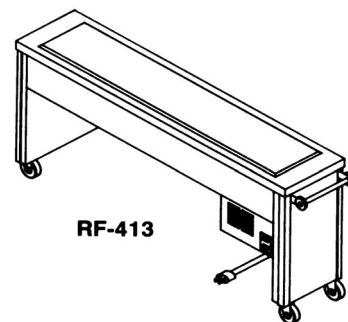

Frost Top Slim Line Units 18" Wide			
RF-412	2 pans, 57" long	270	Consult Factory
RF-413	3 pans, 83" long	320	
RF-414	4 pans, 109" long	370	
RF-415	5 pans, 135" long	420	

Cold Pan Regular Units 26" Wide			
RIF-602	2 pans, 41" long	230	Consult Factory
RIF-603	3 pans, 59" long	280	
RIF-604	4 pans, 77" long	330	
RIF-605	5 pans, 95" long	380	
RIF-606	6 pans, 113" long	430	
RIF-607	7 pans, 133" long	480	

Cold Pan Slim Line Units 18" Wide			
RIF-612	2 pans, 57" long	230	Consult Factory
RIF-613	3 pans, 83" long	280	
RIF-614	4 pans, 109" long	330	
RIF-615	5 pans, 135" long	380