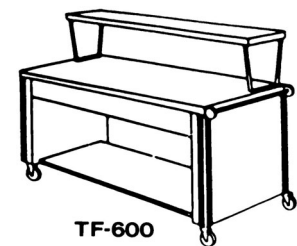

T-202-A

TF-600

Utility Tray Makeup Table				
TF-600	52" x 22"		400	6,118.00
TF-610	58" x 18" Slim Line		375	6,118.00
Accessories (Optional Extra)				
A-16	Pushhandle, 18" Wide		2	449.00
A-69	Trayslide, 26" Wide		12	991.00
A-88	Trayslide, 18" Wide		9	991.00
A-73	Workshelf, 26" Wide		12	1,159.00
A-90	Workshelf, 18" Wide		9	1,159.00
A-65	Overshelf, 26" Wide		10	1,359.00
A-86	Overshelf, 18" Wide		8	1,359.00
A-61	Sneeze Protector, 26" Wide		13	2,712.00
A-84	Sneeze Protector, 18" Wide		12	2,712.00
ACC-52	Replacement Corner Bumpers (4)		1	196.00