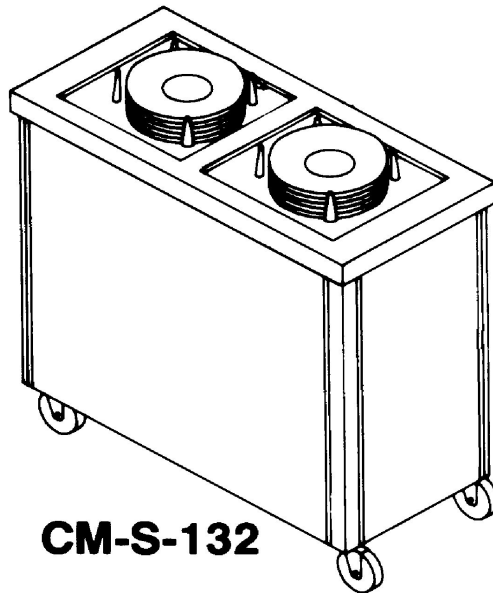

CADDY MAGIC™ Self-Leveling Dispensers
Oval Style Platter Dispensers

Caster brakes (pair) are standard for all heated models.

Cabinet Style Heated		Max. Oval Platter	Ship Wt. / Lbs.	Price
CM-S-132-H	Two Dispensers	10 1/2" x 13"	95	$ 10,170.00
CM-S-133-H	Three Dispensers	10 1/2" x 13"	140	12,634.00

Cabinet Style Unheated				
CM-S-132	Two Dispensers	10 1/2" x 13"	80	7,689.00
CM-S-133	Three Dispensers	10 1/2" x 13"	125	8,782.00

Accessories (Optional Extra)				
ACC-41	Caster brakes 4" and 5" (pair)		9	77.00
ACC-50	Full perimeter bumper		6	549.00
ACC-52	Replacement corner bumpers (4)		1	196.00
ACC-63	5" casters in lieu of 4" poly		2	170.00

Drop In Style Unheated				
CM-D-1013		10 1/2" x 13"	25	1,693.00

CM-S-132