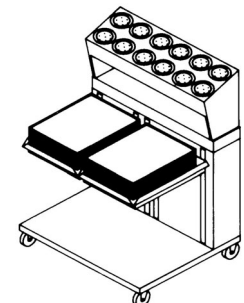

CM-1814-2CS

Accessories (Optional Extra)			
ACC-41	Caster brakes 4" and 5" (pair)	9	77.00
ACC-49	Cutlery Cylinders, plastic, perforated	1	42.00
ACC-50	Full perimeter bumper	6	549.00
ACC-52	Replacement corner bumpers (4)	1	196.00
ACC-63	5" casters in lieu of 4"	2	170.00