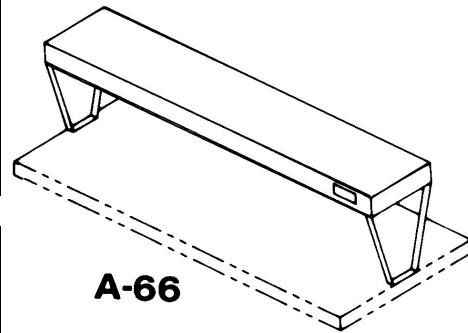

Accessories for Cold Food Caddys

Workshelf	Ship Wt. / Lbs.	Price
A-72 for 2 Well, 26" Wide Model	9	$ 1,116.00
A-73 for 3 Well, 26" Wide Model	12	1,159.00
A-74 for 4 Well, 26" Wide Model	15	1,201.00
A-71 for 5 Well, 26" Wide Model	18	1,241.00
A-90 for 2 Well, 18" Wide Model	9	1,159.00
A-91 for 3 Well, 18" Wide Model	12	1,219.00

Push Handle		
A-15 for 26" Wide Unit	3	449.00
A-16 for 18" Wide Unit	2	449.00

Undershelf		
A-92 for 2 Well, 26" Wide Model	9	962.00
A-93 for 3 Well, 26" Wide Model	12	1,082.00
A-94 for 4 Well, 26" Wide Model	15	1,201.00
A-97 for 5 Well, 26" Wide Model	18	1,320.00
A-95 for 2 Well, 18" Wide Model	9	971.00
A-96 for 3 Well, 18" Wide Model	12	1,090.00

Overshelf		
A-64 for 2 Well, 26" Wide Model	8	1,313.00
A-65 for 3 Well, 26" Wide Model	10	1,359.00
A-66 for 4 Well, 26" Wide Model	12	1,409.00
A-63 for 5 Well, 26" Wide Model	14	1,458.00
A-86 for 2 Well, 18" Wide Model	8	1,359.00
A-87 for 3 Well, 18" Wide Model	10	1,534.00

Sneeze Protector (includes Overshelf)		
A-60 for 2 Well, 26" Wide Model	10	2,608.00
A-61 for 3 Well, 26" Wide Model	13	2,712.00
A-62 for 4 Well, 26" Wide Model	16	2,814.00
A-83 for 5 Well, 26" Wide Model	19	2,918.00
A-84 for 2 Well, 18" Wide Model	12	2,712.00
A-85 for 3 Well, 18" Wide Model	13	3,058.00

Accessories (Optional Extra)		
ACC-52 Replacement Corner Bumpers (4)	1	196

A-66