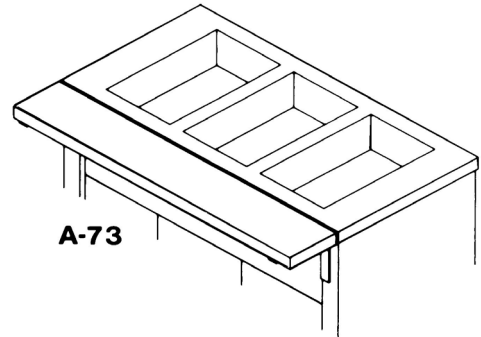

Accessories for Cold Food Caddys

Workshelf	Ship Wt. / Lbs.	Price
A-72 for 2 Well, 26" Wide Model	9	$ 1,116.00
A-73 for 3 Well, 26" Wide Model	12	1,159.00
A-74 for 4 Well, 26" Wide Model	15	1,201.00
A-71 for 5 Well, 26" Wide Model	18	1,241.00
A-90 for 2 Well, 18" Wide Model	9	1,159.00
A-91 for 3 Well, 18" Wide Model	12	1,219.00

Push Handle		
A-15 for 26" Wide Unit	3	449.00
A-16 for 18" Wide Unit	2	449.00

Undershelf		
A-92 for 2 Well, 26" Wide Model	9	962.00
A-93 for 3 Well, 26" Wide Model	12	1,082.00
A-94 for 4 Well, 26" Wide Model	15	1,201.00
A-97 for 5 Well, 26" Wide Model	18	1,320.00
A-95 for 2 Well, 18" Wide Model	9	971.00
A-96 for 3 Well, 18" Wide Model	12	1,090.00

Overshelf		
A-64 for 2 Well, 26" Wide Model	8	1,313.00
A-65 for 3 Well, 26" Wide Model	10	1,359.00
A-66 for 4 Well, 26" Wide Model	12	1,409.00
A-63 for 5 Well, 26" Wide Model	14	1,458.00
A-86 for 2 Well, 18" Wide Model	8	1,359.00
A-87 for 3 Well, 18" Wide Model	10	1,534.00

Sneeze Protector (includes Overshelf)		
A-60 for 2 Well, 26" Wide Model	10	2,608.00
A-61 for 3 Well, 26" Wide Model	13	2,712.00
A-62 for 4 Well, 26" Wide Model	16	2,814.00
A-83 for 5 Well, 26" Wide Model	19	2,918.00
A-84 for 2 Well, 18" Wide Model	12	2,712.00
A-85 for 3 Well, 18" Wide Model	13	3,058.00

Accessories (Optional Extra)		
ACC-52 Replacement Corner Bumpers (4)	1	196

A-73