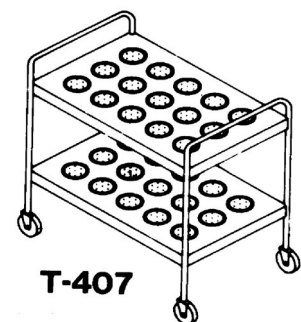

Transfer and Storage Equipment

page 3 of 6

Utility Open Type Caddys A Series		Length	Ship Wt. / Lbs.	Price
T-202-A	Two Shelf Caddy	34"	60	$ 996.00
T-203-A	Three Shelf Caddy	34"	75	1,179.00
T-204-A	Four Shelf Caddy	34"	90	1,363.00
T-205-A	Five Shelf Caddy	34"	105	1,546.00

Utility Caddys B Series				
T-202-B	Two Shelf Caddy	38"	65	1,479.00
T-203-B	Three Shelf Caddy	38"	82	1,970.00
T-204-B	Four Shelf Caddy	38"	99	2,462.00
T-205-B	Five Shelf Caddy..	38"	116	2,954.00
Accessories (Optional Extra)				
ACC-38	Circular bumpers (4)		4	302.00
ACC-41	Caster brakes 4" and 5" (pair)		9	77.00
ACC-63	5" Casters in lieu of 4"		2	170.00
PL-1520	Plastic dish box		2	91.00

Utility Tray Makeup Table				
TF-600	52" x 22"		400	6,118.00
TF-610	58" x 18" Slim Line		375	6,118.00
Accessories (Optional Extra)				
A-16	Pushhandle, 18" Wide		2	449.00
A-69	Trayslide, 26" Wide		12	991.00
A-88	Trayslide, 18" Wide		9	991.00
A-73	Workshelf, 26" Wide		12	1,159.00
A-90	Workshelf, 18" Wide		9	1,159.00
A-65	Overshelf, 26" Wide		10	1,359.00
A-86	Overshelf, 18" Wide		8	1,359.00
A-61	Sneeze Protector, 26" Wide		13	2,712.00
A-84	Sneeze Protector, 18" Wide		12	2,712.00
ACC-52	Replacement Corner Bumpers (4)		1	196.00

Silver Caddys				
T-305	Bulk Silver Caddy, complete with 8 Silver Pans, 4 per shelf		62	2,199.00
T-407	Bulk Silver Caddy (30 Cutlery Cylinders not included)		65	2,353.00
Accessories (Optional Extra)				
ACC-38	Circular bumpers (4)		4	302.00
ACC-41	Caster brakes 4" and 5" (pair)		9	77.00
ACC-42	Cover for two shelves (Model T-305 Only)		10	1,556.00
ACC-47	Vinyl drape cover, all models		5	Consult Factory
ACC-49	Plastic cutlery cylinder		1	42.00

T-407