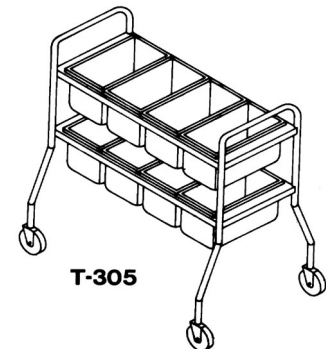

T-305

Silver Caddys				
T-305	Bulk Silver Caddy, complete with 8 Silver Pans, 4 per shelf		62	2,199.00
T-407	Bulk Silver Caddy (30 Cutlery Cylinders not included)		65	2,353.00
Accessories (Optional Extra)				
ACC-38	Circular bumpers (4)		4	302.00
ACC-41	Caster brakes 4" and 5" (pair)		9	77.00
ACC-42	Cover for two shelves (Model T-305 Only)		10	1,556.00
ACC-47	Vinyl drape cover, all models		5	Consult Factory
ACC-49	Plastic cutlery cylinder		1	42.00