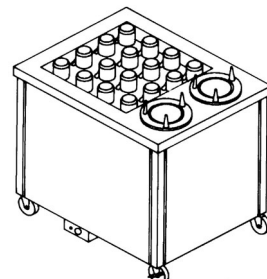

CM-2620-H

Cantilever Style - Unheated All Purpose	Size	Ship Wt. / Lbs.	Price
CM-1020-C	10" x 20"	90	3,143.00
CM-2020-C	20" x 20"	123	3,143.00
CM-2620-C (with 2 Saucer Dispensers)	20" x 20"	155	5,232.00
CM-2720-C (with 3 Saucer Dispensers)	20" x 20"	170	6,186.00
Accessories (Optional Extra)			
ACC-41 Caster brakes 4" and 5" (pair)		9	77.00
ACC-50 Full perimeter bumper		6	549.00
ACC-52 Replacement corner bumpers (4)		1	196.00
ACC-63 5" casters in lieu of 4"		2	170.00