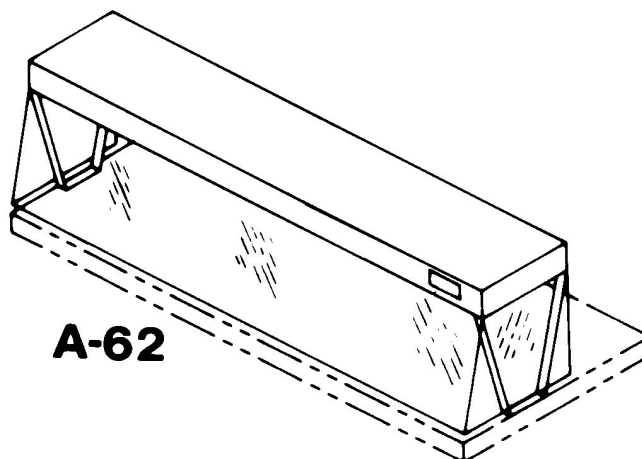

Accessories for Hot Food Caddys

page 2 of 2

Overshelf		Ship Wt. / Lbs.	Price
A-64	for 2 Well, 26" Wide Model	8	$ 1,313.00
A-65	for 3 Well, 26" Wide Model	10	1,359.00
A-66	for 4 Well, 26" Wide Model	12	1,409.00
A-63	for 5 Well, 26" Wide Model	14	1,458.00
A-86	for 2 Well, 18" Wide Model	8	1,359.00
A-87	for 3 Well, 18" Wide Model	10	1,534.00

Sneeze Protector (includes Overshelf)			
A-60	for 2 Well, 26" Wide Model	10	2,608.00
A-61	for 3 Well, 26" Wide Model	13	2,712.00
A-62	for 4 Well, 26" Wide Model	16	2,814.00
A-83	for 5 Well, 26" Wide Model	19	2,918.00
A-84	for 2 Well, 18" Wide Model	12	2,712.00
A-85	for 3 Well, 18" Wide Model	13	3,058.00

Modesty Panel			
A-31	for 2 Well, 26" Wide Model	10	727.00
A-32	for 3 Well, 26" Wide Model	11	787.00
A-33	for 4 Well, 26" Wide Model	12	849.00
A-34	for 5 Well, 26" Wide Model	13	912.00
A-35	for 2 Well, 18" Wide Model	14	962.00
A-36	for 3 Well, 18" Wide Model	15	1,021.00

Accessories (Optional Extra)			
ACC-22	Removable well liner	3	357.00
ACC-52	Replacement corner bumpers	1	196.00
ACC-90	Cord Hanger	5	247.00

A-62