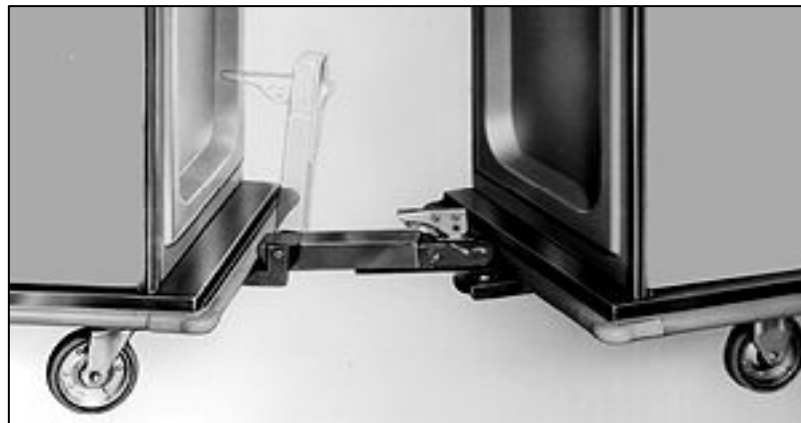

Tray Delivery Trucks

Please specify tray size and graphics color: Blue, Cranberry, Gray or Teal

* Indicates trucks designed specifically for 14" x 18" trays in Cream color, with no graphics.

Tray Delivery Trucks in Decora Colors		Ship Wt. / Lbs.	Price
TD-607-D	1 Door, 7 Trays	94	$ 5,918.00
TD-608-D	1 Door, 8 trays	100	6,136.00
TD-610-D	1 Door, 10 trays	144	6,341.00
TD-614-D	2 Doors, 14 Trays	176	6,836.00
TD-616-D	2 Doors, 16 Trays	182	7,054.00
TD-620-D	2 Doors, 20 Trays	213	7,274.00
TD-621-D	3 Doors, 21 Trays	258	8,587.00
TD-624-D	3 Doors, 24 Trays	270	8,880.00
TD-630-D	3 Doors, 30 Trays	282	9,173.00
Accessories (Optional Extra)			
All trucks are furnished with one pull handle and a full perimeter bumper.			
ACC-17	Pull handle on both sides	6	313.00
ACC-19	Door stay open device	0	121.00
ACC-21	Top perimeter railing	5	889.00
ACC-45	Vertical corner bumper (pair)	1	279.00
ACC-61	Caster brakes 6" (pair)	9	258.00
ACC-62	Caster brakes 8" (pair)	9	332.00
ACC-65	8" Casters poly in lieu of 6" poly	4	457.00
ACC-76	8" Carpet casters poly	4	457.00
ACC-77	6" SS non-corrosive casters	0	398.00
ACC-78	8" SS non-corrosive casters	4	658.00
ACC-80	Coupling device	4	1,523.00
ACC-84	Compartment drain, per compartment	0	349.00
ACC-85	Six 6" casters in lieu of four 6"	10	942.00
ACC-86	Six 8" casters in lieu of four 6"	14	1,881.00

Coupling Device