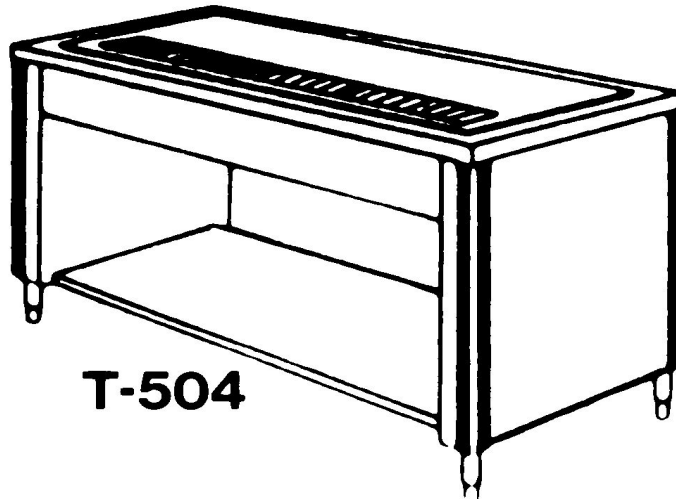

Tray Makeup Equipment Coffee and Bread

Urn Stands		
T-504 Single Service	225	$ 8,310.00
T-604 Double Service	250	9,673.00
Accessories (Optional Extra)		
ACC-52 Replacement Corner Bumpers (4)	1	196.00

Dispenser Bread, Toast and Rolls		
T-790 Bread, Toast and Roll	88	2,941.00
Accessories (Optional Extra)		
ACC 38 Circular bumpers (4)	4	302.00
ACC 41 Caster brakes 4 and 5 (pair)	9	77.00

Beverage Caddy		
T-502 with dropped drain pan for pitcher filling.	85	2,860.00
Accessories (Optional Extra)		
ACC-38 Circular bumpers (4)	4	302.00
ACC-41 Caster brakes 4" and 5" (pair)	9	77.00
ACC-63 5" Casters in lieu of 4"	2	170.00
PL-1520 Plastic dish box	2	91.00