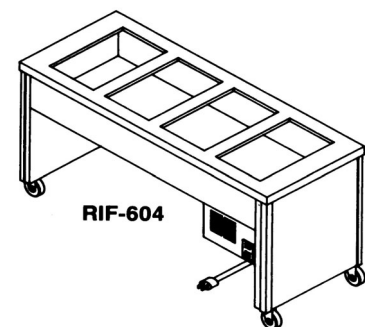

Cold Pan Slim Line Units 18" Wide			
RIF-612	2 pans, 57" long	230	Consult Factory
RIF-613	3 pans, 83" long	280	
RIF-614	4 pans, 109" long	330	
RIF-615	5 pans, 135" long	380	

Dessert and Salad Units			
RF-525	Refrigerated at 2 levels	850	Consult Factory
RF-515	Refrigerated at 2 levels	650	