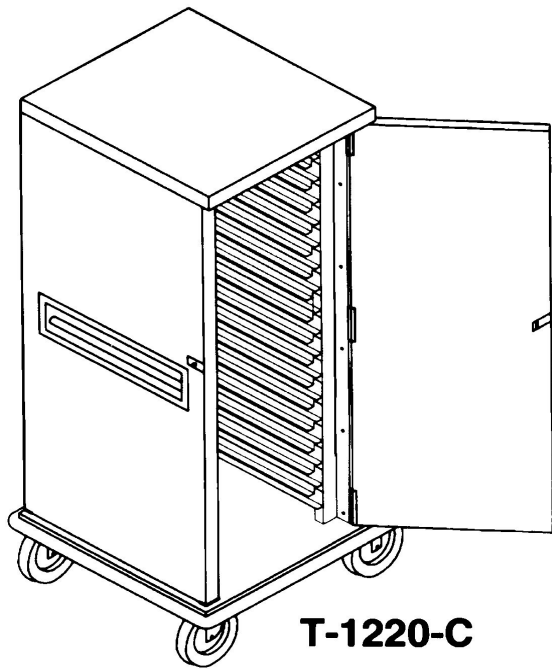

**Transfer and Storage Equipment
for Correctional Institutions**

Utility Caddy	Ship Wt. / Lbs.	Price
T-202-C Two Shelf, Open Type	230	Consult Factory

Pan Transport Cabinet	Ship Wt. / Lbs.	Price
T-1220-C Capacity, 36 pans	500	Consult Factory

Vertical Tray Drying Rack	Ship Wt. / Lbs.	Price
T-1310-C Capacity, 112 trays	350	Consult Factory

T-1220-C