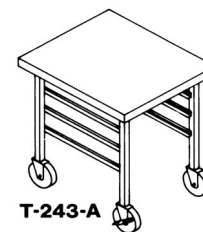

Slicer Caddy			
T-243-A	Slicer Caddy, 30" high	95	2,369.00
T-243-B	Slicer Caddy, 26" high	95	2,369.00
Accessories (Optional Extra)			
ACC-90	Electrical cord hanger	5	247.00
ACC-94	Extra pan slide	5	164.00
ACC-95	Cross bracing	5	164.00