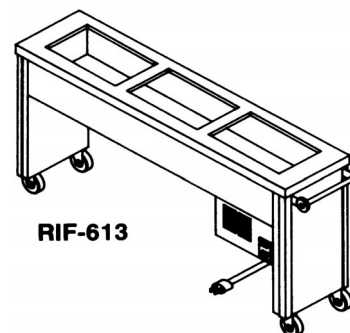

Dessert and Salad Units			
RF-525	Refrigerated at 2 levels	850	Consult Factory
RF-515	Refrigerated at 2 levels	650	

Ice Cream Freezer			
RF-302		335	Consult Factory
Accessories (Optional Extra)			
A-15	Pushhandle	3	449.00
ACC-52	Replacement Corner Bumpers (4)	1	196.00
ACC-91	Locking Lid	5	247.00

Milk and Beverage Coolers			
RF-301-SC		242	Consult Factory
RF-303-SC		430