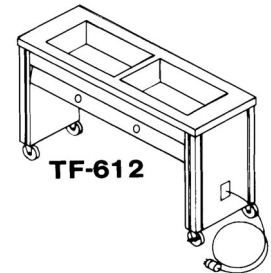

TF-612

Enclosed Type Warming Cabinet Under		
TF-622 Hot Food Caddy, 2 Well	390	10,696.00
TF-623 Hot Food Caddy, 3 Well	480	13,321.00
TF-624 Hot Food Caddy, 4 Well	530	15,948.00
TF-625 Hot Food Caddy, 5 Well	580	18,576.00
TF-626 Hot Food Caddy, 6 Well	630	21,201.00