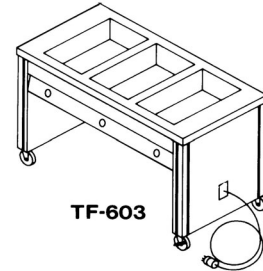

Tray Makeup Equipment Hot Food Caddys

Open Type	Ship Wt. / Lbs.	Price
TF-602 Hot Food Caddy, 2 Well	230	$ 6,243.00
TF-603 Hot Food Caddy, 3 Well	348	7,763.00
TF-604 Hot Food Caddy, 4 Well	385	9,282.00
TF-605 Hot Food Caddy, 5 Well	422	10,804.00
TF-606 Hot Food Caddy, 6 Well	459	12,324.00

TF-603

Open Type Slim Line		
TF-612 Hot Food Caddy, 2 Well	262	6,667.00
TF-613 Hot Food Caddy, 3 Well	348	8,187.00
TF-614 Hot Food Caddy, 4 Well	434	9,709.00