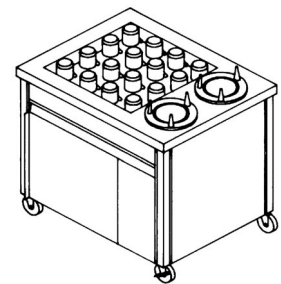

CM-2620-D

Cabinet Style - Heated All Purpose	Size	Ship Wt. / Lbs.	Price
CM-1020-H (without door)	10" x 20"	105	5,638.00
CM-2020-H (without door)	20" x 20"	120	5,638.00
CM-2620-H (without door, with 2 Saucer Dispensers)	20" x 20"	157	7,378.00
Accessories (Optional Extra)			
ACC-50 Full perimeter bumper		6	549.00
ACC-52 Replacement corner bumpers (4)		1	196.00
ACC-63 5" casters in lieu of 4"		2	170.00