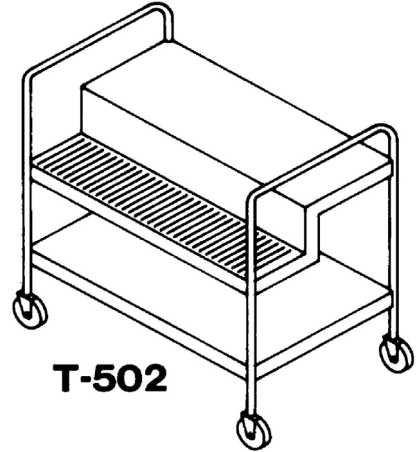

Tray Makeup Equipment Coffee and Bread

Urn Stands		
T-504 Single Service	225	$ 8,310.00
T-604 Double Service	250	9,673.00
Accessories (Optional Extra)		
ACC-52 Replacement Corner Bumpers (4)	1	196.00

Dispenser Bread, Toast and Rolls		
T-790 Bread, Toast and Roll	88	2,941.00
Accessories (Optional Extra)		
ACC 38 Circular bumpers (4)	4	302.00
ACC 41 Caster brakes 4 and 5 (pair)	9	77.00

Beverage Caddy		
T-502 with dropped drain pan for pitcher filling.	85	2,860.00
Accessories (Optional Extra)		
ACC-38 Circular bumpers (4)	4	302.00
ACC-41 Caster brakes 4" and 5" (pair)	9	77.00
ACC-63 5" Casters in lieu of 4"	2	170.00
PL-1520 Plastic dish box	2	91.00