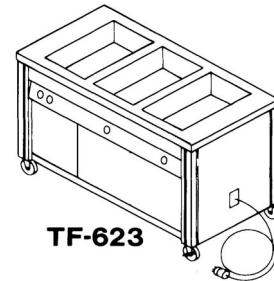

TF-623

Enclosed Type - Slim Line Warming Cabinet Under		
TF-632 Hot Food Caddy, 2 Well	380	11,409.00
TF-633 Hot Food Caddy, 3 Well	408	14,036.00
TF-634 Hot Food Caddy, 4 Well	436	16,662.00

6-Well Full Convenience		
TF-616 Hot Food Caddy, Open Type	696	19,031.00
TF-636 Hot Food Caddy, Enclosed Type	816	28,769.00